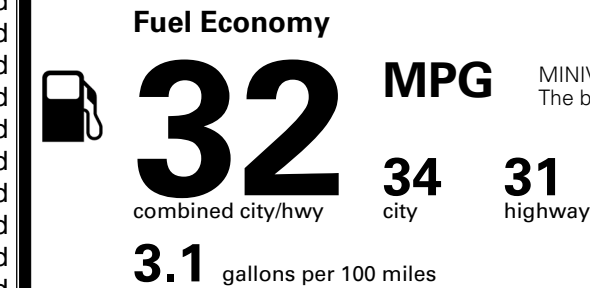

INLAND FREIGHT AND HANDLING

\$ 1,545.00

TOTAL MANUFACTURER'S SUGGESTED RETAIL PRICE ▶

\$ 51,845.00

TOTAL ADDITIONAL WEIGHT: 10.1

EPA DOT Fuel Economy and Environment

Gasoline Vehicle

MINIVANS range from 20 to 83 MPG. The best vehicle rates 146 MPGe.

You save \$750
 in fuel costs over 5 years compared to the average new vehicle.

Annual fuel cost \$1,550

Fuel Economy & Greenhouse Gas Rating (tailpipe only) Smog Rating (tailpipe only)

This vehicle emits 275 grams CO₂ per mile. The best emits 0 grams per mile (tailpipe only). Producing and distributing fuel also create emissions; learn more at fueleconomy.gov.