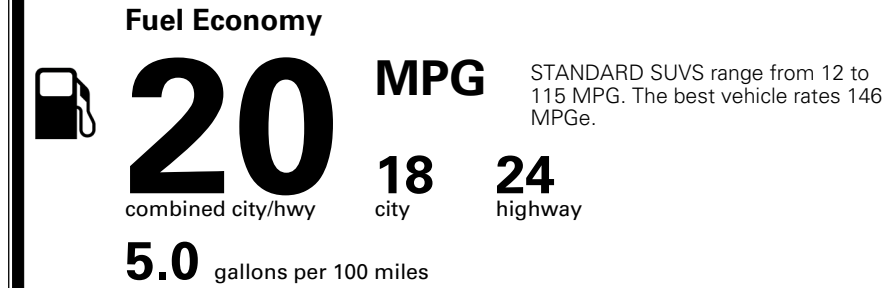

WARRANTY
10 Year/100,000 Mile Limited Powertrain Warranty
5 Year/60,000 Mile Limited Basic Warranty
5 Year/60,000 Mile Roadside Assistance

*Additional terms and conditions apply.
**Kia Connect may be currently unavailable for some Model Year 2022 and newer vehicles sold or purchased in Massachusetts; please see owners.kia.com for more information.
NOTE: When you purchase this vehicle, Kia America, Inc. collects personal information you provide to the dealership. For information on our collection and use of personal information and your rights, please see our Privacy Policy on www.kia.com.

MANUFACTURER'S SUGGESTED RETAIL PRICE ▶

COMPARE X-LINE EX AWD FEATURES
Added to/in place of standard EX AWD features

- 21" Gloss Black Alloy Wheels
- LED Projector Fog Lights
- X-Line Exterior and Interior Styling
- Liftgate Lamp
- Black Exterior Emblems
- 2nd Row Captain's Chairs (2 Seats)
- Self-Leveling Rear Suspension

ADDITIONAL INSTALLED EQUIPMENT:
(In addition to or in place of standard features)
Black Jade Green Paint
Towing Package
- Tow Hitch

MSRP INCLUDING OPTIONS

INLAND FREIGHT AND HANDLING

TOTAL MANUFACTURER'S SUGGESTED RETAIL PRICE ▶

TOTAL ADDITIONAL WEIGHT:

$ 47,290.00

Included
Included
Included
Included
Included
Included
Included

$495.00
$625.00

$ 48,410.00

$ 1,545.00

$ 49,955.00

EPA DOT Fuel Economy and Environment

Gasoline Vehicle

You spend
$4,000
more in fuel costs
over 5 years
compared to the
average new vehicle.

Annual fuel cost
$2,500