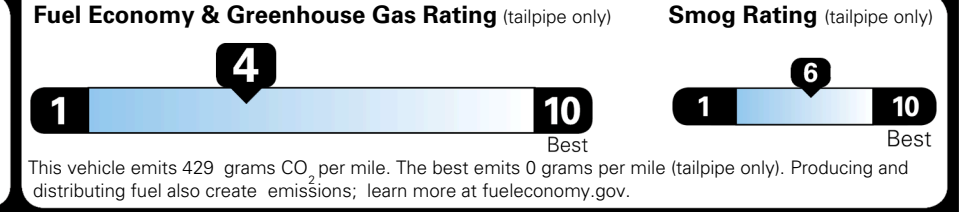

Actual results will vary for many reasons, including driving conditions and how you drive and maintain your vehicle. The average new vehicle gets 29 MPG and costs $8,500 to fuel over 5 years. Cost estimates are based on 15,000 miles per year at $ 3.30 per gallon. MPGe is miles per gasoline gallon equivalent. Vehicle emissions are a significant cause of climate change and smog.

fueleconomy.gov

Calculate personalized estimates and compare vehicles

GOVERNMENT 5-STAR SAFETY RATINGS

Overall Vehicle Score	Not Rated	
Based on the combined rating of frontal, side and rollover. Should ONLY be compared to other vehicles of similar size and weight.		
Frontal Crash	Driver	Not Rated
	Passenger	Not Rated
Based on the risk of injury in a frontal impact. Should ONLY be compared to other vehicles of similar size and weight.		
Side Crash	Front seat	Not Rated
	Rear seat	Not Rated
Star ratings based on the risk of injury in a side impact.		
Rollover	Not Rated	
Star ratings based on the risk of rollover in a single-vehicle crash.		

Star ratings range from 1 to 5 stars (★★★★★) with 5 being the highest.
Source: National Highway Traffic Safety Administration (NHTSA).
www.safercar.gov or 1-888-327-4236

Manufacturer's suggested retail price includes Manufacturer's recommended pre-delivery service. License and title fees, state and local taxes and other dealer installed options and accessories are not included in the manufacturer's suggested retail price.

PARTS CONTENT INFORMATION

FOR VEHICLES IN THIS CAR LINE U.S./CANADIAN PARTS CONTENT: 50 %

MAJOR SOURCES OF FOREIGN PARTS: KOREA: 35%

NOTE: PARTS CONTENT DOES NOT INCLUDE FINAL ASSEMBLY, DISTRIBUTION, OR OTHER NON-PARTS COSTS.

FOR THIS VEHICLE FINAL ASSEMBLY POINT: WEST POINT, GA, USA

COUNTRY OF ORIGIN ENGINE (MOTOR): KOREA
TRANSMISSION: USA