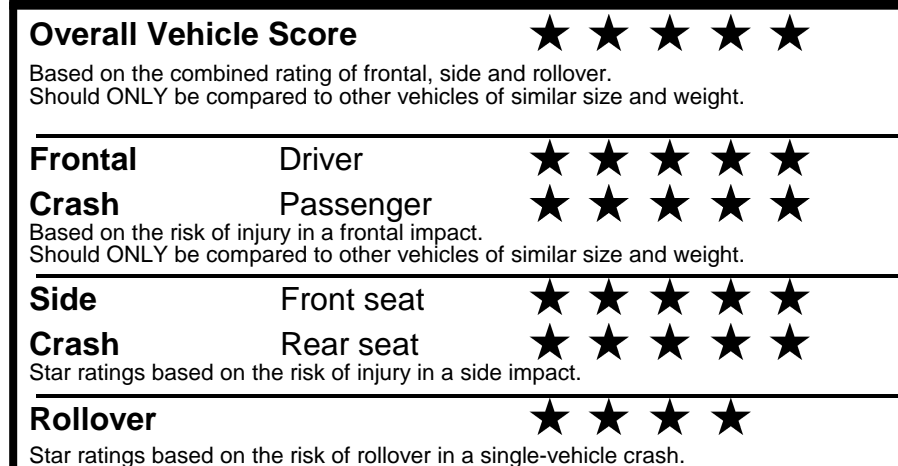

fueleconomy.gov
 Calculate personalized estimates and compare vehicles

GOVERNMENT 5-STAR SAFETY RATINGS

Star ratings range from 1 to 5 stars (★★★★★) with 5 being the highest. Source: National Highway Traffic Safety Administration (NHTSA).
www.safercar.gov or 1-888-327-4236